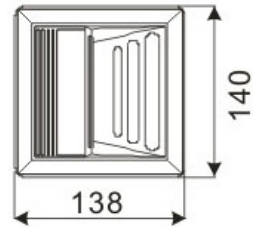

LED Recessed Lighting – LR-R00140

Model No.	LR-R00140
LED Type	5mm
LED Q'TY.	18
Beam Angle	-
Minimum luminous flux(lm)	72
Voltage	120-240V
LED Watt	1.5W
Environmental Temperature	- 20°C~60°C
Environmental Humidity	0%-95%
Safety Class	II
Safety Type	IP65
Material	Aluminium
Driver	Included