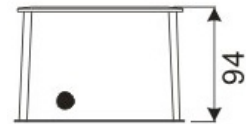

LED Recessed Lighting – LR-R00140

Model No.	LR-R00140
LED Type	5mm
LED Q'TY.	18
Beam Angle	-
Minimum luminous flux(lm)	72
Voltage	120-240V
LED Watt	1.5W
Environmental Temperature	- 20°C~60°C
Environmental Humidity	0%-95%
Safety Class	II
Safety Type	IP65
Material	Aluminium
Driver	Included